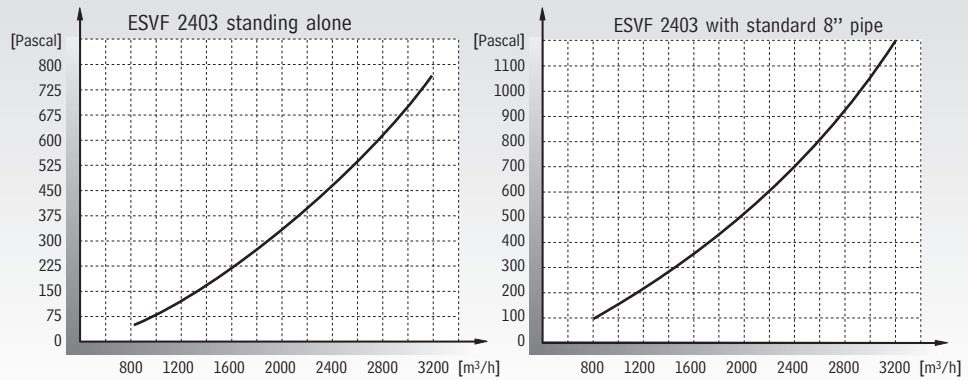

Pressure Drop on Airflow ESVF 2403 (with protection housing):

Specifications ESVF 2403 (with protection housing):

Airflow rate:	up to 3000 (1770)	m³/h (cfm)
Flow resistance:	see diagram	
Incident pressure durability:	300 (42)	kPa (psi)
Reflected pressure durability:	1100 (154)	kPa (psi)
Working temperature:	+5 to +70 (+40 to +160)	°C (°F)
Mechanical shock resistance:	20	g

Specifications are subject to change without prior notice