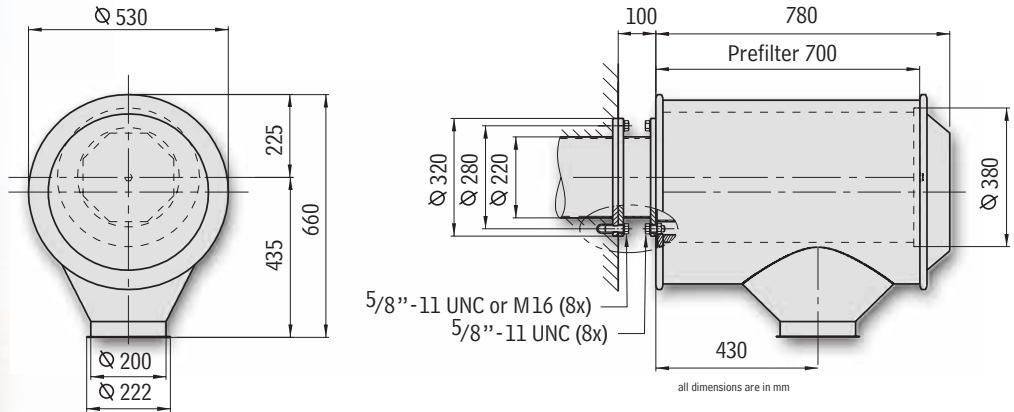

Certifications:

- Tested and certified to IS 4570 by the Standards Institution of Israel
- Approved by the Civil Defence Command of Israel
- Quality Control according to ISO 9001
- Quality Assurance AQAP 120