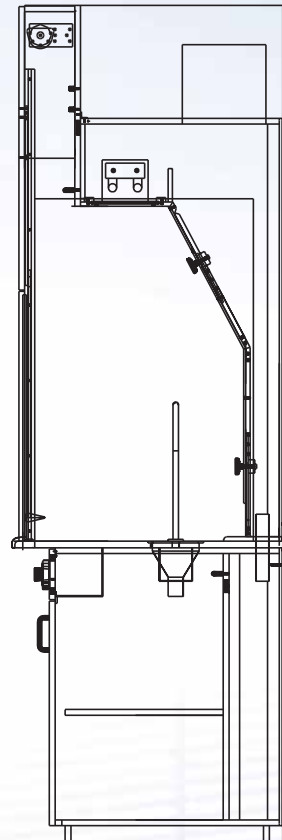

## Chemical Safety Cabinet SafeCab

SAFE CAB

- The SafeCab provides personnel protection by means of directional airflow; drawn from the laboratory into the hood through the frontal opening.
- The SafeCab is designed and built to withstand the most demanding uses and conditions.

### Airflow in the SafeCab

- Increased protection is provided by the electrically driven protection window, which is a physical barrier between the workers in the laboratory and the chemical reaction.
- The SafeCab is the primary containment device in the laboratory to control airborne contaminants generated during experimental procedures.

## Dimensional Sketch

### Dimensions:

Interior Dimensions (mm)	SafeCab 120	SafeCab 150	SafeCab 180
Height	1000	1000	1000
Width	1200	1500	1800
Depth	685	685	685
Exterior Dimensions (mm)	SafeCab 120	SafeCab 150	SafeCab 180
Height	2490	2490	2490
Width	1240	1540	1840
Depth	800	800	800