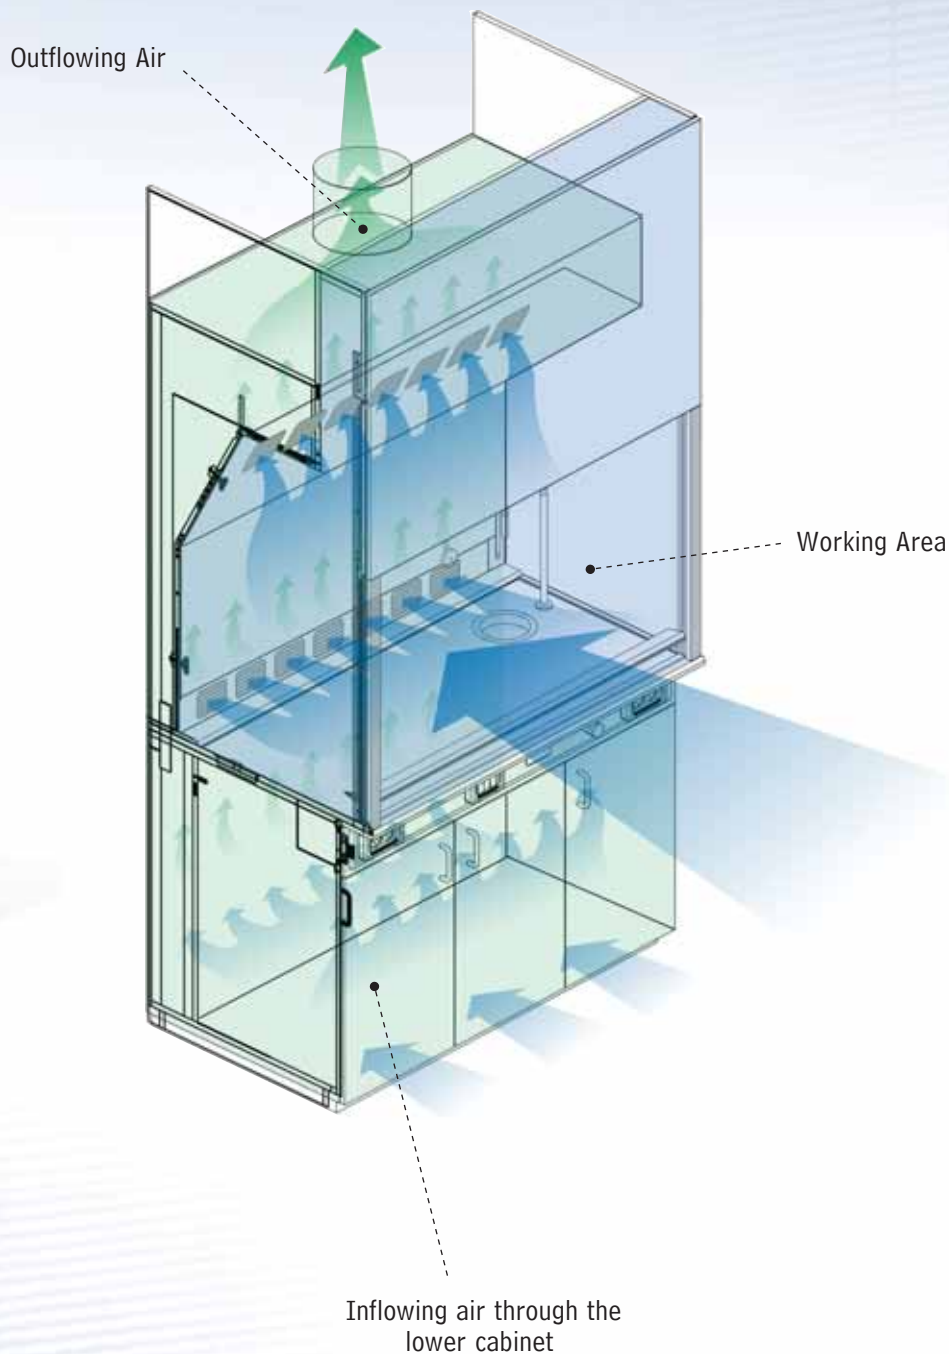

## Chemical Safety Cabinet SafeCab

SAFE CAB

- The SafeCab provides personnel protection by means of directional airflow; drawn from the laboratory into the hood through the frontal opening.
- The SafeCab is designed and built to withstand the most demanding uses and conditions.

Stainless Steel  
Air guide, to  
enhance the  
inflow conditions

Chemical  
resistant water  
tap with  
chemical  
resistant sink

Freely adjustable  
stainless steel  
Airflow control

Ventilated  
lower cabinet

The interior  
surface of the  
working area  
is made with  
chemical  
resistant HPL  
material

Electrically  
driven protection  
window

### Airflow in the SafeCab

- Increased protection is provided by the electrically driven protection window, which is a physical barrier between the workers in the laboratory and the chemical reaction.
- The SafeCab is the primary containment device in the laboratory to control airborne contaminants generated during experimental procedures.