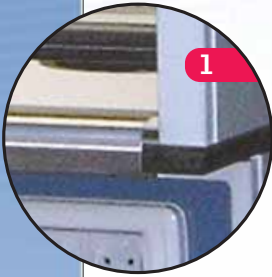

Stainless Steel  
Air guide, to  
enhance the  
inflow conditions

Chemical  
resistant water  
tap with  
chemical  
resistant sink

Freely adjustable  
stainless steel  
Airflow control

Ventilated  
lower cabinet